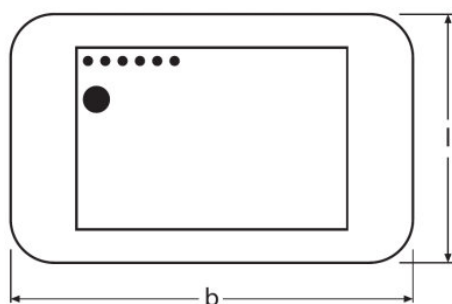

Product datasheet

Technical data

Electrical data

Nominal voltage	100...240 V
Mains frequency	50...60 Hz
System wattage	7.00 W

Dimensions & weight

Product weight	370.00 g
Length	120.0 mm
Width	76.0 mm
Height	28.0 mm

Equipment / Accessories

- Universal power supply (100...240 V_{AC}, 5.9 V_{DC}, 1.15 A, EU plug)
- USB cable (male A to male B), 180 cm
- Bipolar plug for DALI connection

Product datasheet

Download Data

File	
	Declarations of conformity 334886_Declaration of conformity – DALI magic
	CAD data 3-dim 328821_DALI MAGIC

Logistical Data

Product code	Product description	Packaging unit (Pieces/Unit)	Dimensions (length x width x height)	Volume	Gross weight
4052899039551	DALI magic	Shipping carton box 1	148 mm x 98 mm x 135 mm	1.96 dm ³	376.00 g

The mentioned product code describes the smallest quantity unit which can be ordered. One shipping unit can contain one or more single products. When placing an order, for the quantity please enter single or multiples of a shipping unit.